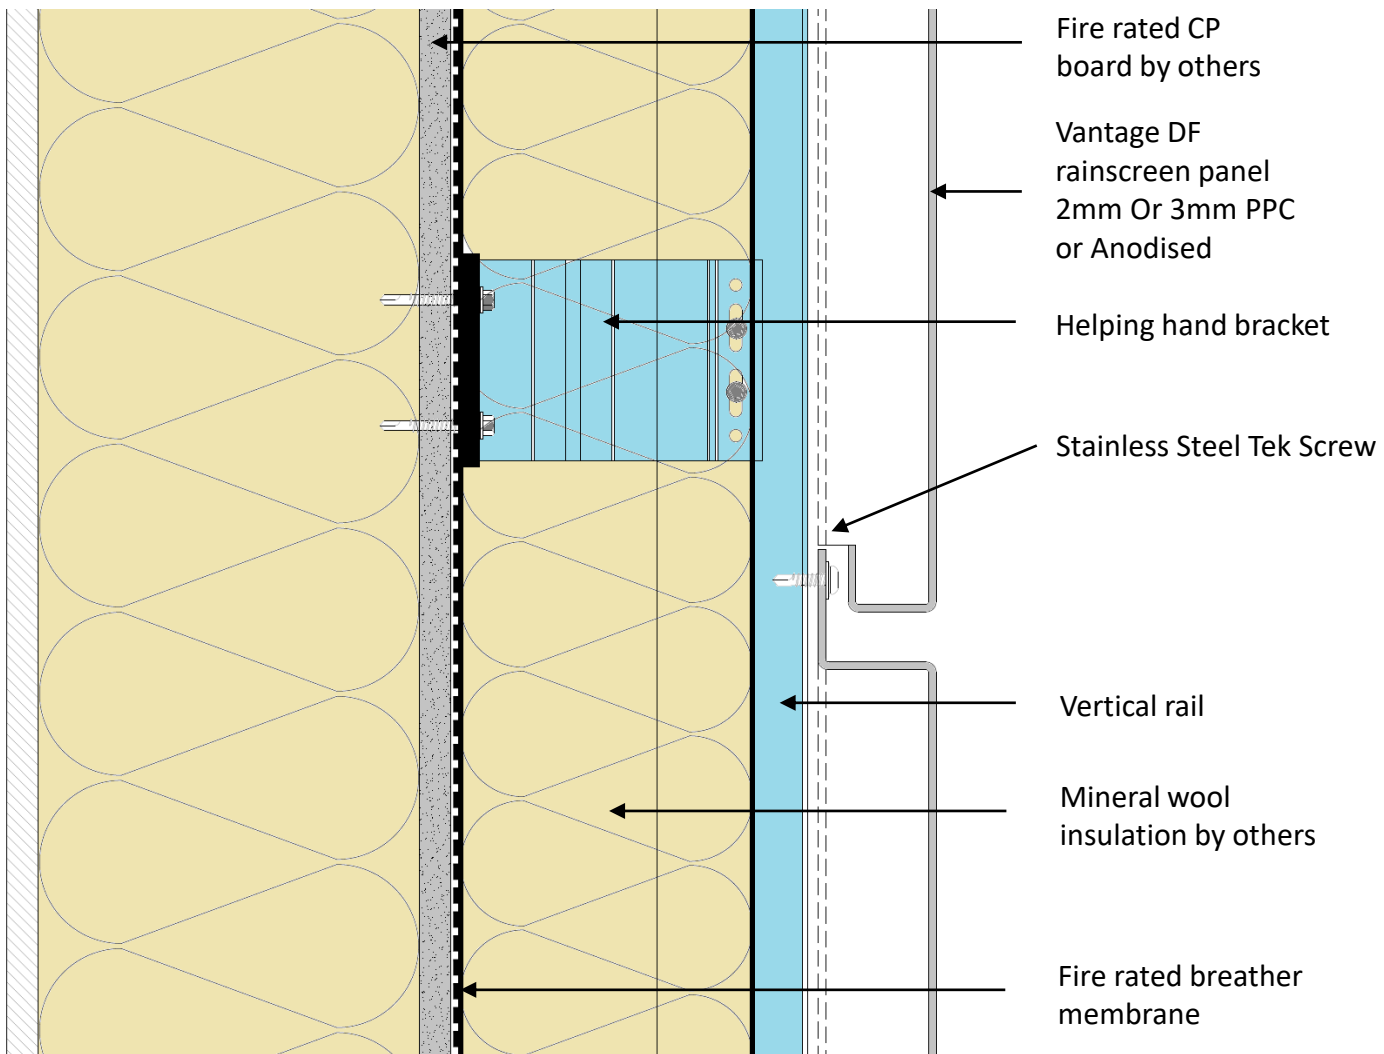

Vantage DF (Discreet Fixed) Rainscreen

Typical Horizontal Joint