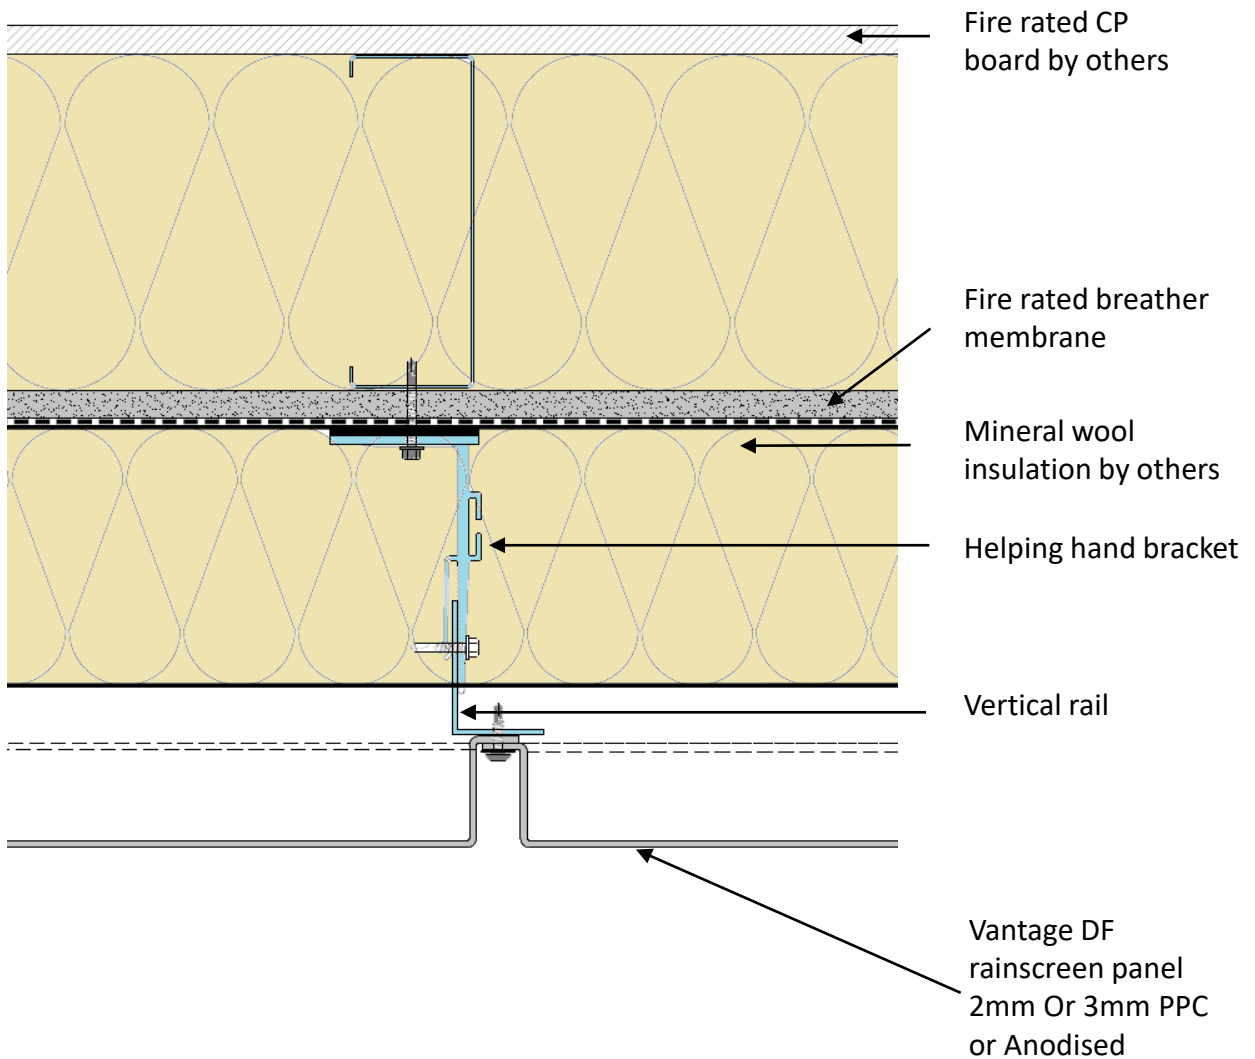

BTS Facades & Fabrications
Unit 7, Central Park
Woodham Road
Aycliffe Business Park
Newton Aycliffe
Co. Durham
DL5 6HT

(01388) 816883
enquiries@btsfabrications.co.uk