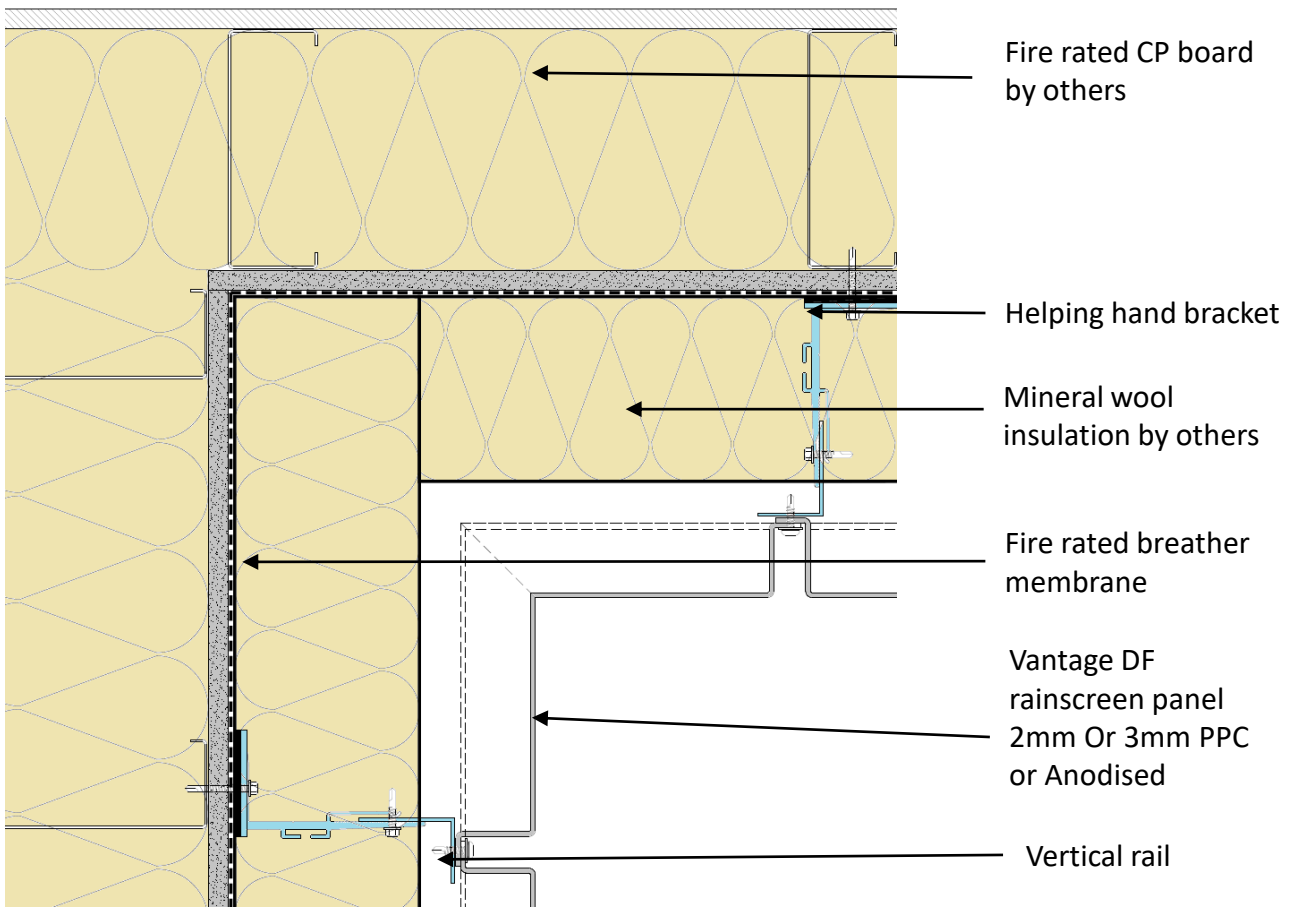

BTS Facades & Fabrications
Unit 7, Central Park
Woodham Road
Aycliffe Business Park
Newton Aycliffe
Co. Durham
DL5 6HT

(01388) 816883
enquiries@btsfabrications.co.uk