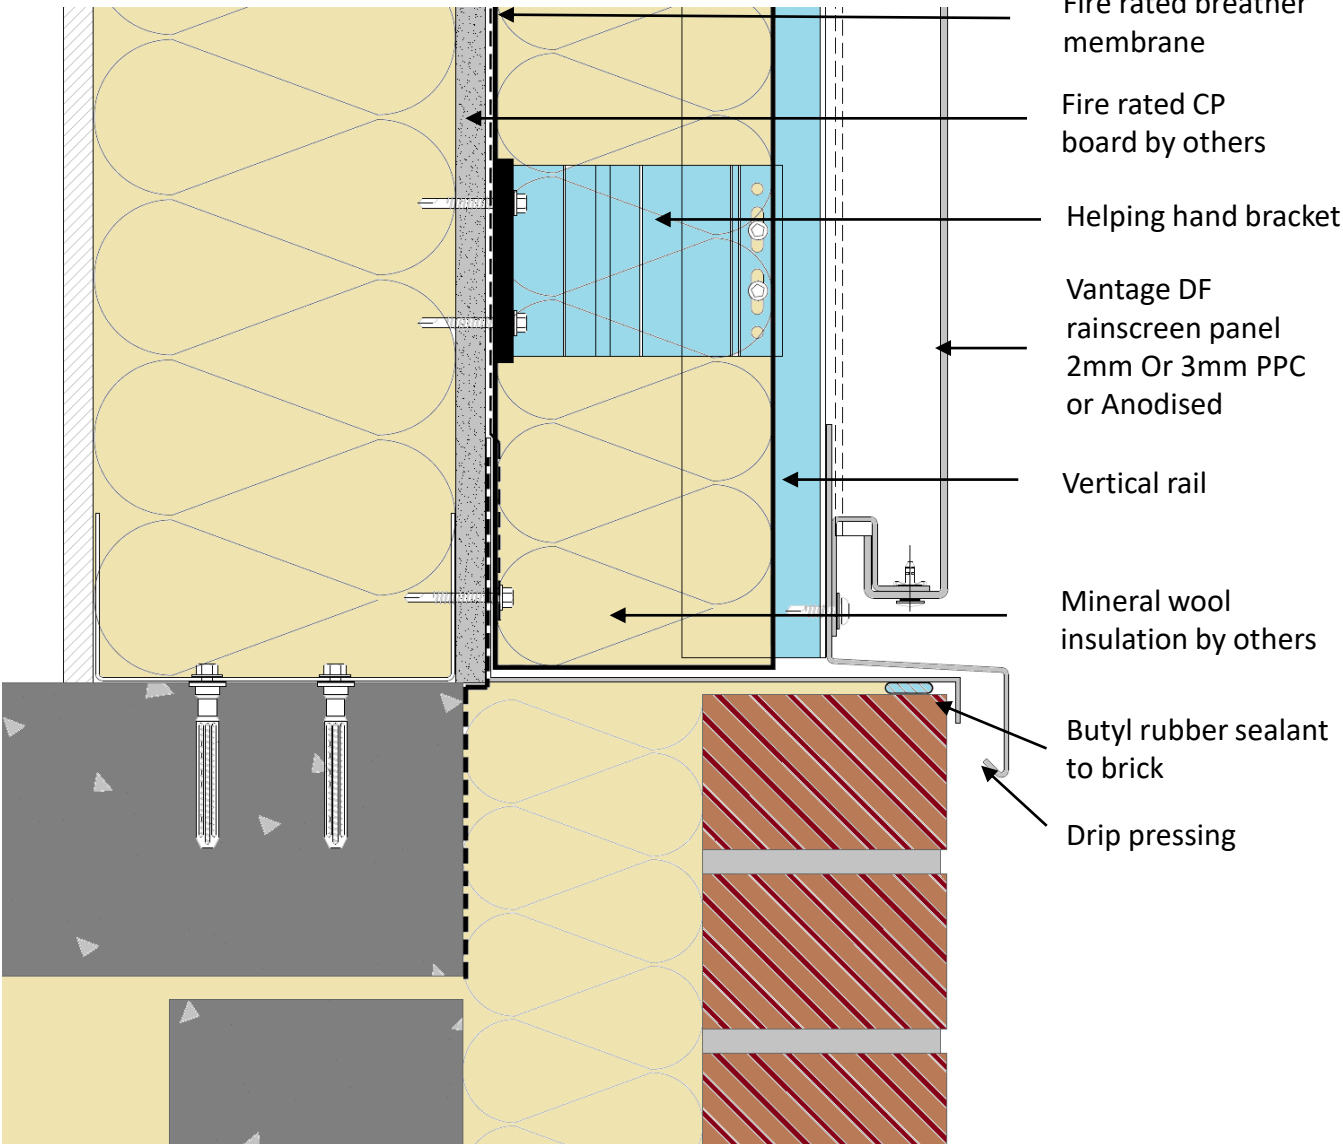

BTS Facades & Fabrications
Unit 7, Central Park
Woodham Road
Aycliffe Business Park
Newton Aycliffe
Co. Durham
DL5 6HT

(01388) 816883
enquiries@btsfabrications.co.uk