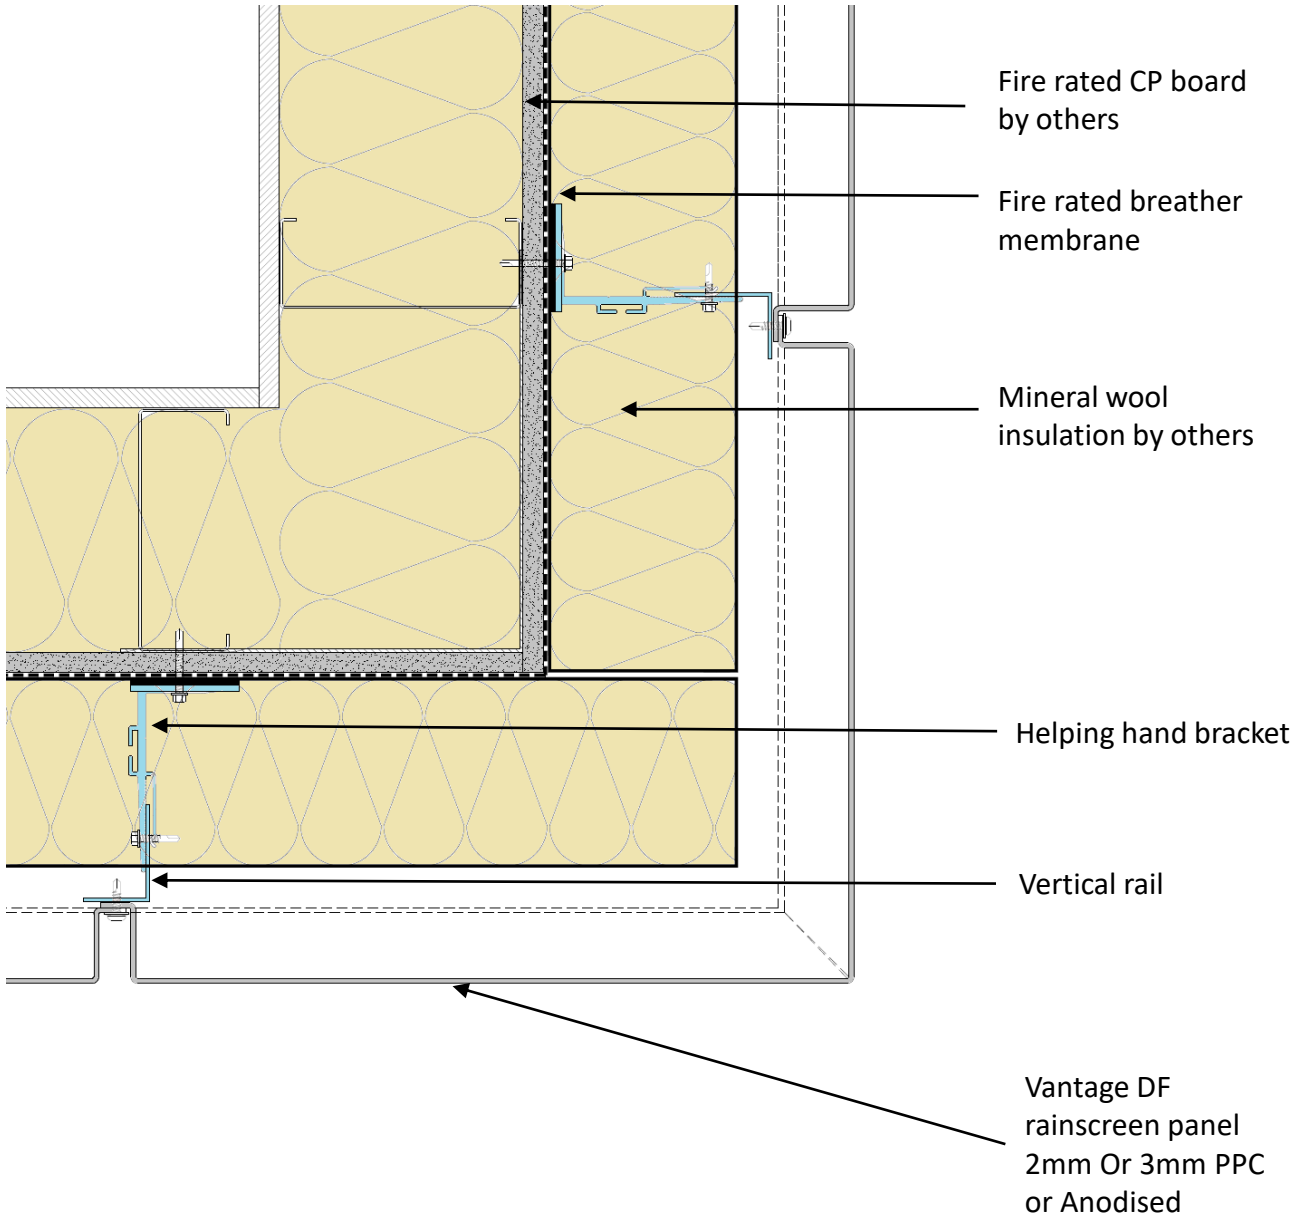

BTS Facades & Fabrications
Unit 7, Central Park
Woodham Road
Aycliffe Business Park
Newton Aycliffe
Co. Durham
DL5 6HT

(01388) 816883
enquiries@btsfabrications.co.uk