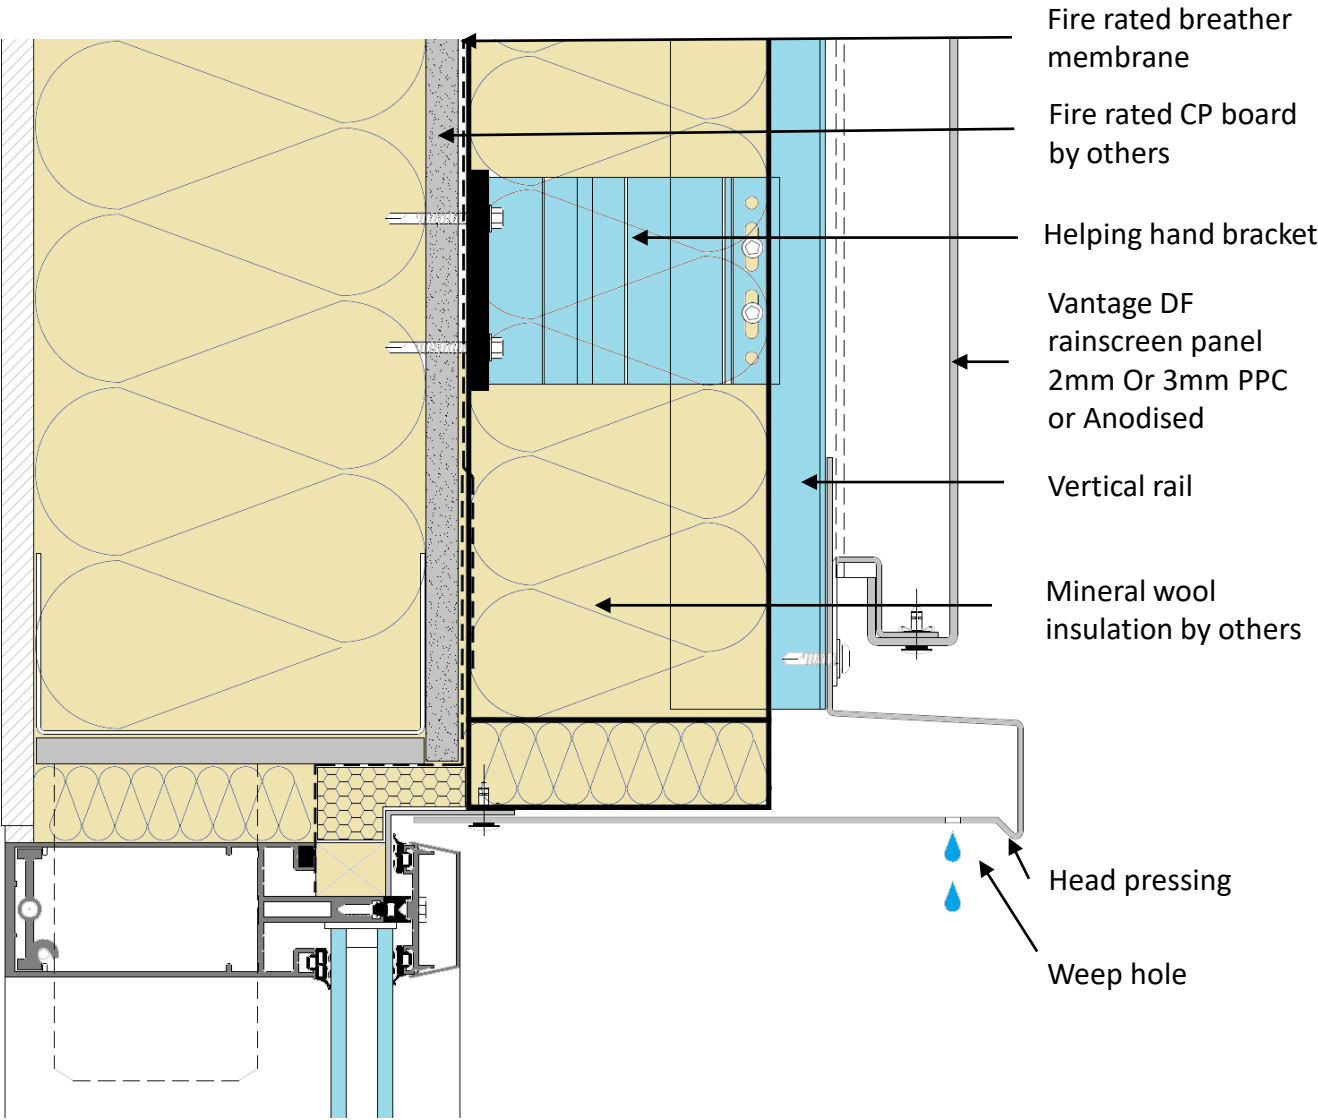

BTS Facades & Fabrications
Unit 7, Central Park
Woodham Road
Aycliffe Business Park
Newton Aycliffe
Co. Durham
DL5 6HT

(01388) 816883
enquiries@btsfabrications.co.uk