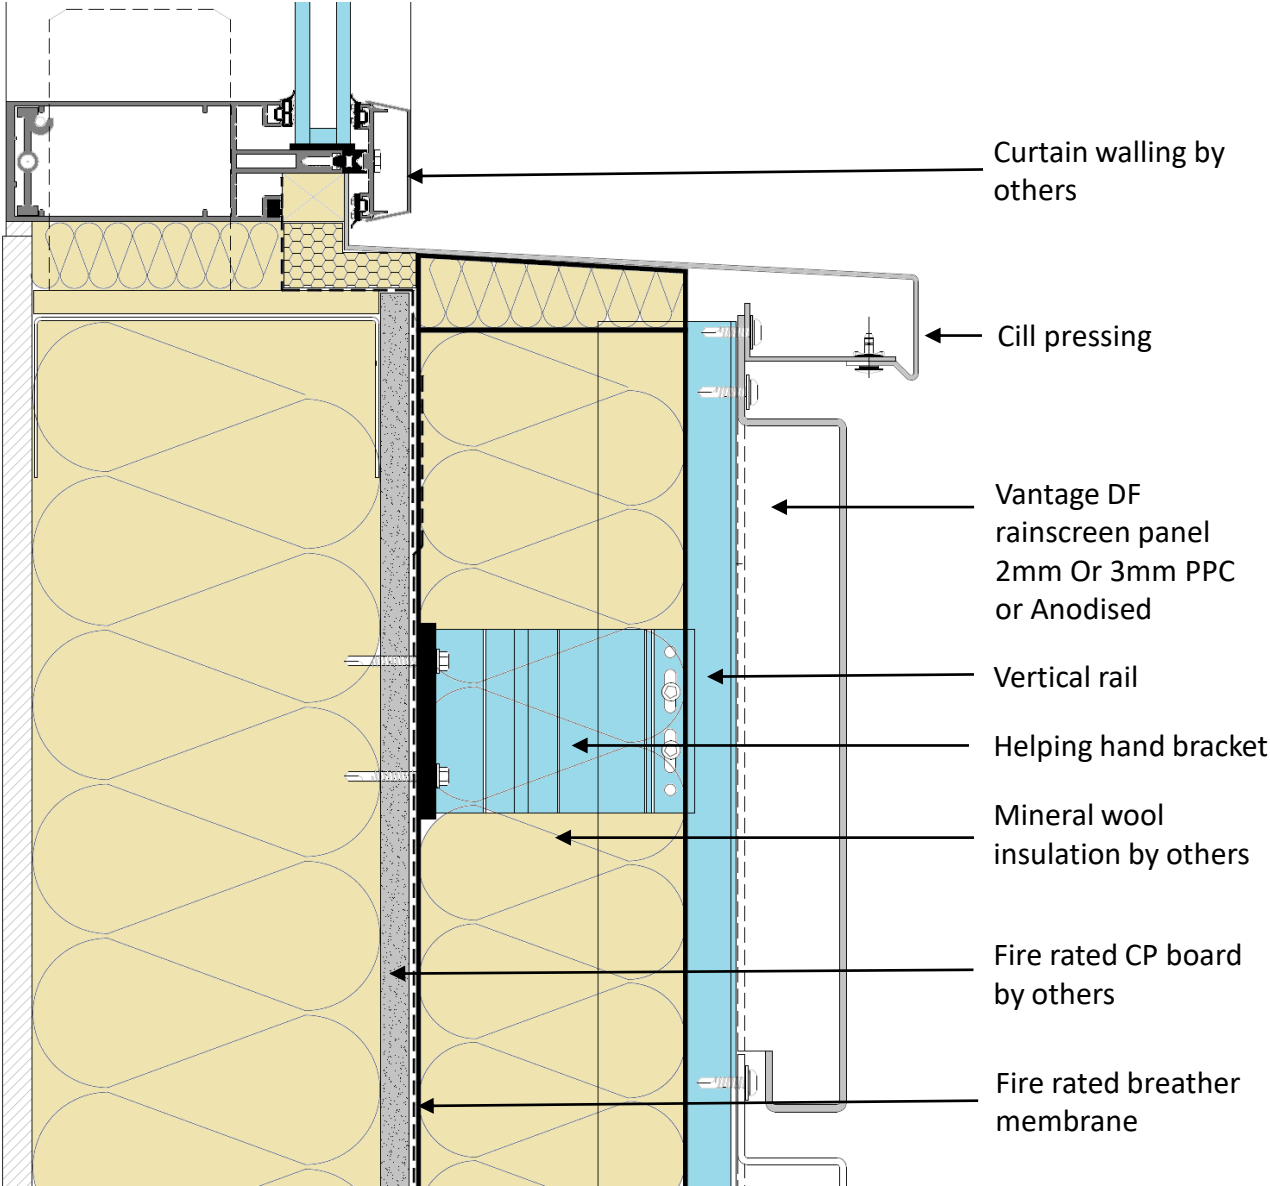

BTS Facades & Fabrications
Unit 7, Central Park
Woodham Road
Aycliffe Business Park
Newton Aycliffe
Co. Durham
DL5 6HT

(01388) 816883
enquiries@btsfabrications.co.uk