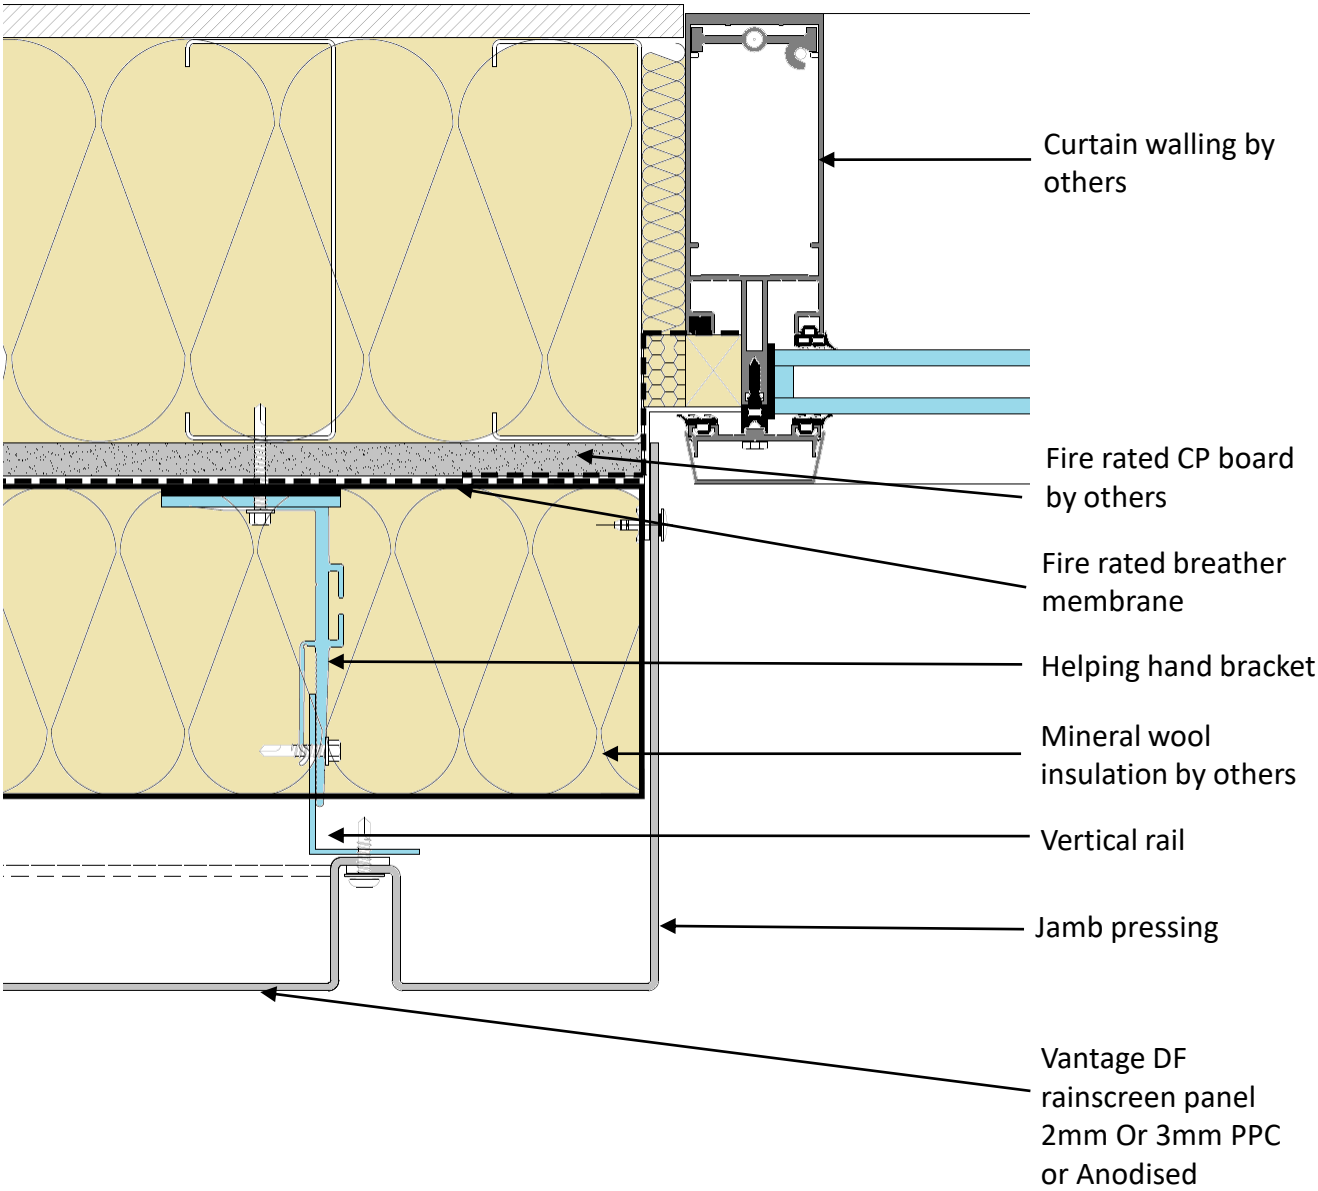

BTS Facades & Fabrications
Unit 7, Central Park
Woodham Road
Aycliffe Business Park
Newton Aycliffe
Co. Durham
DL5 6HT

(01388) 816883
enquiries@btsfabrications.co.uk