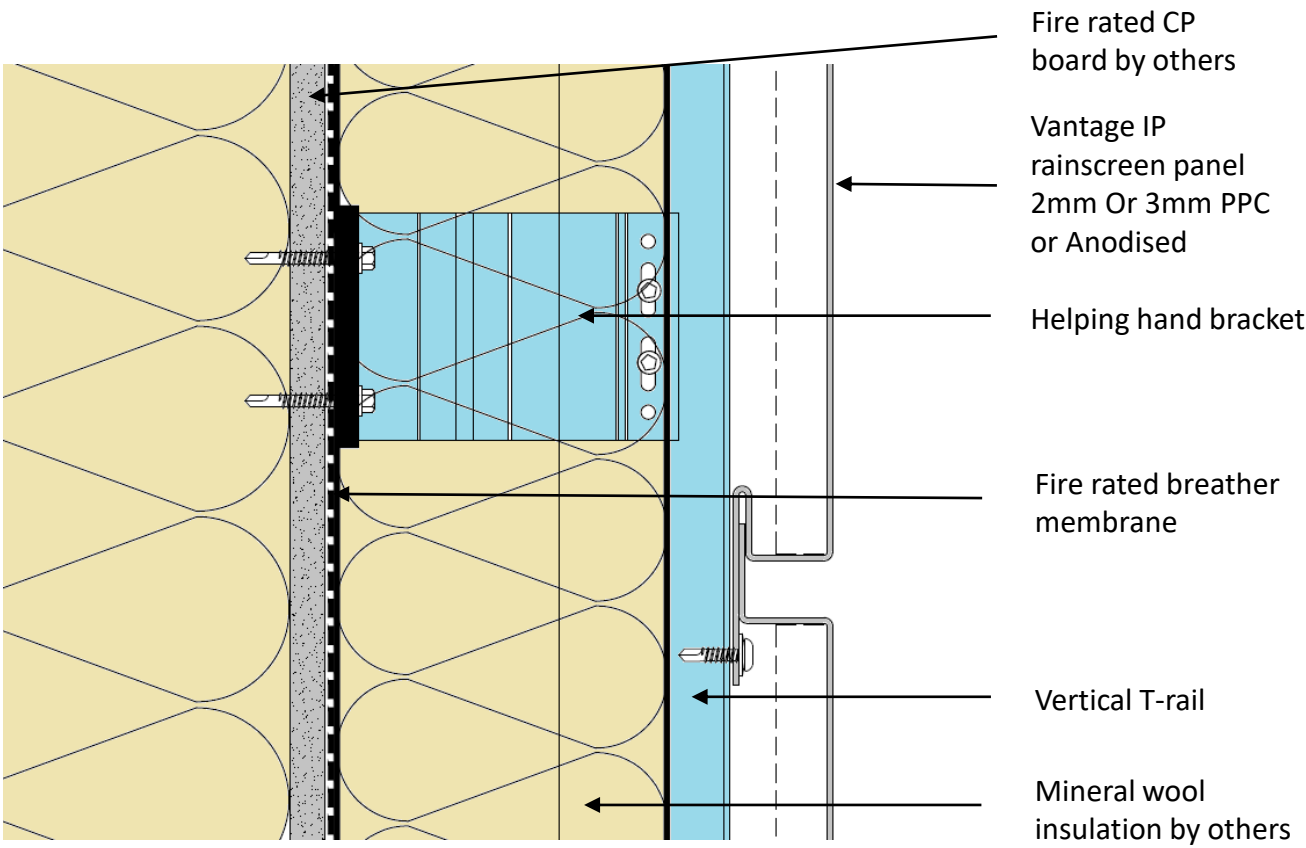

## Vantage IP (Interlocking Plank) Rainscreen

### Typical Horizontal Joint

Fire rated CP board by others

Vantage IP rainscreen panel  
2mm Or 3mm PPC or Anodised

Helping hand bracket

Fire rated breather membrane

Vertical T-rail

Mineral wool insulation by others