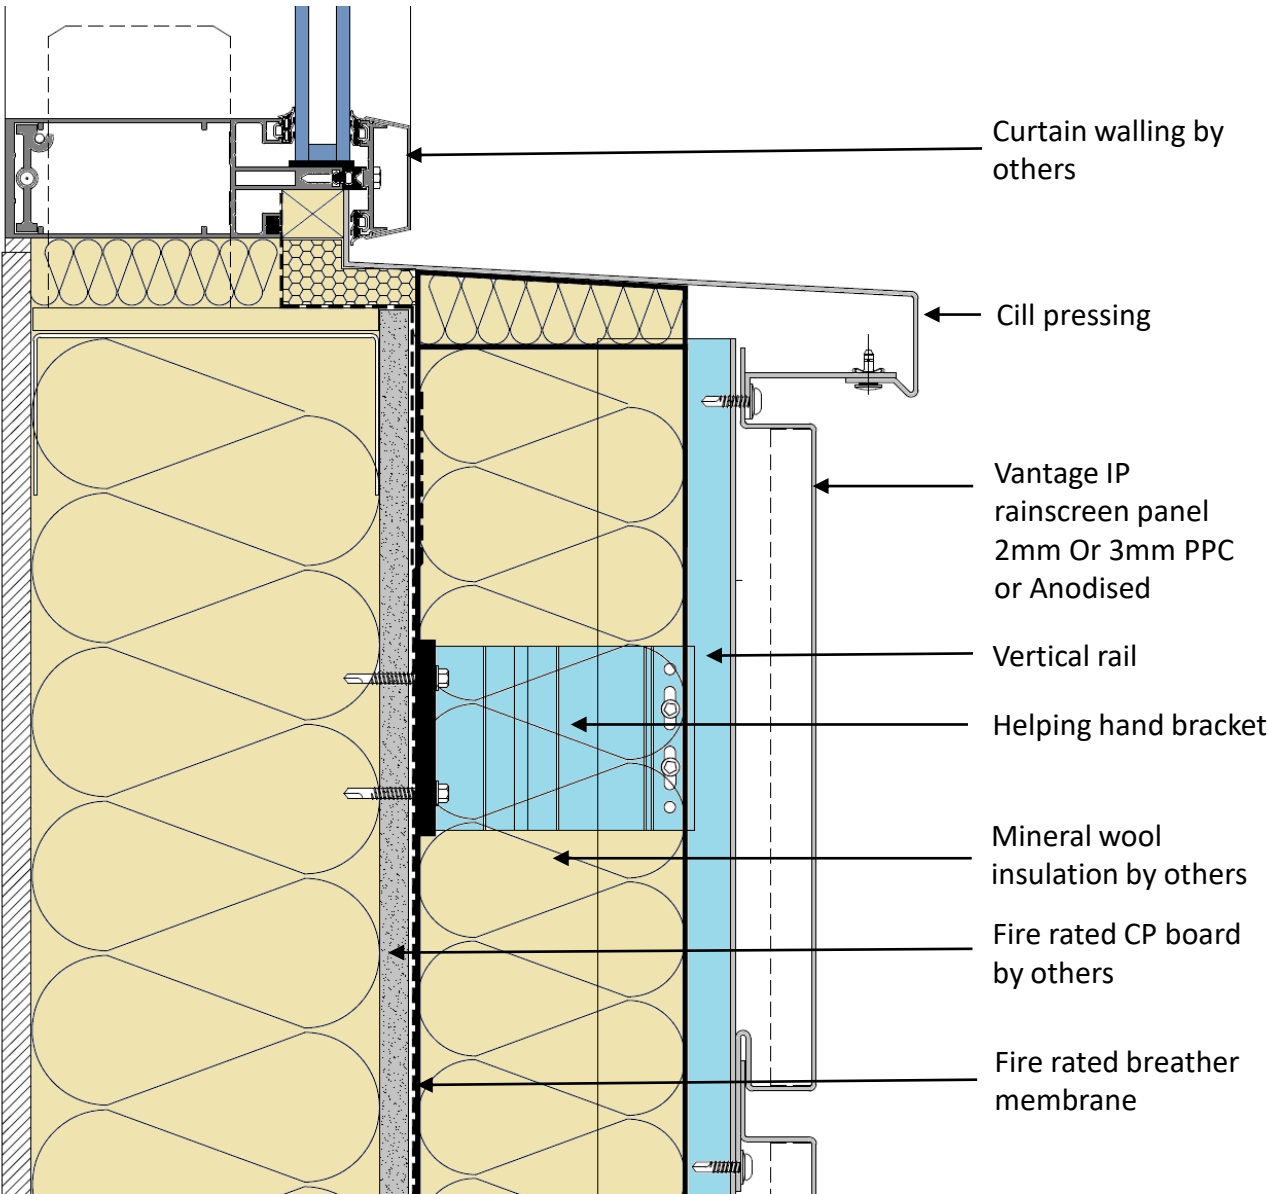

BTS Facades & Fabrications
Unit 7, Central Park
Woodham Road
Aycliffe Business Park
Newton Aycliffe
Co. Durham
DL5 6HT

(01388) 816883
enquiries@btsfabrications.co.uk