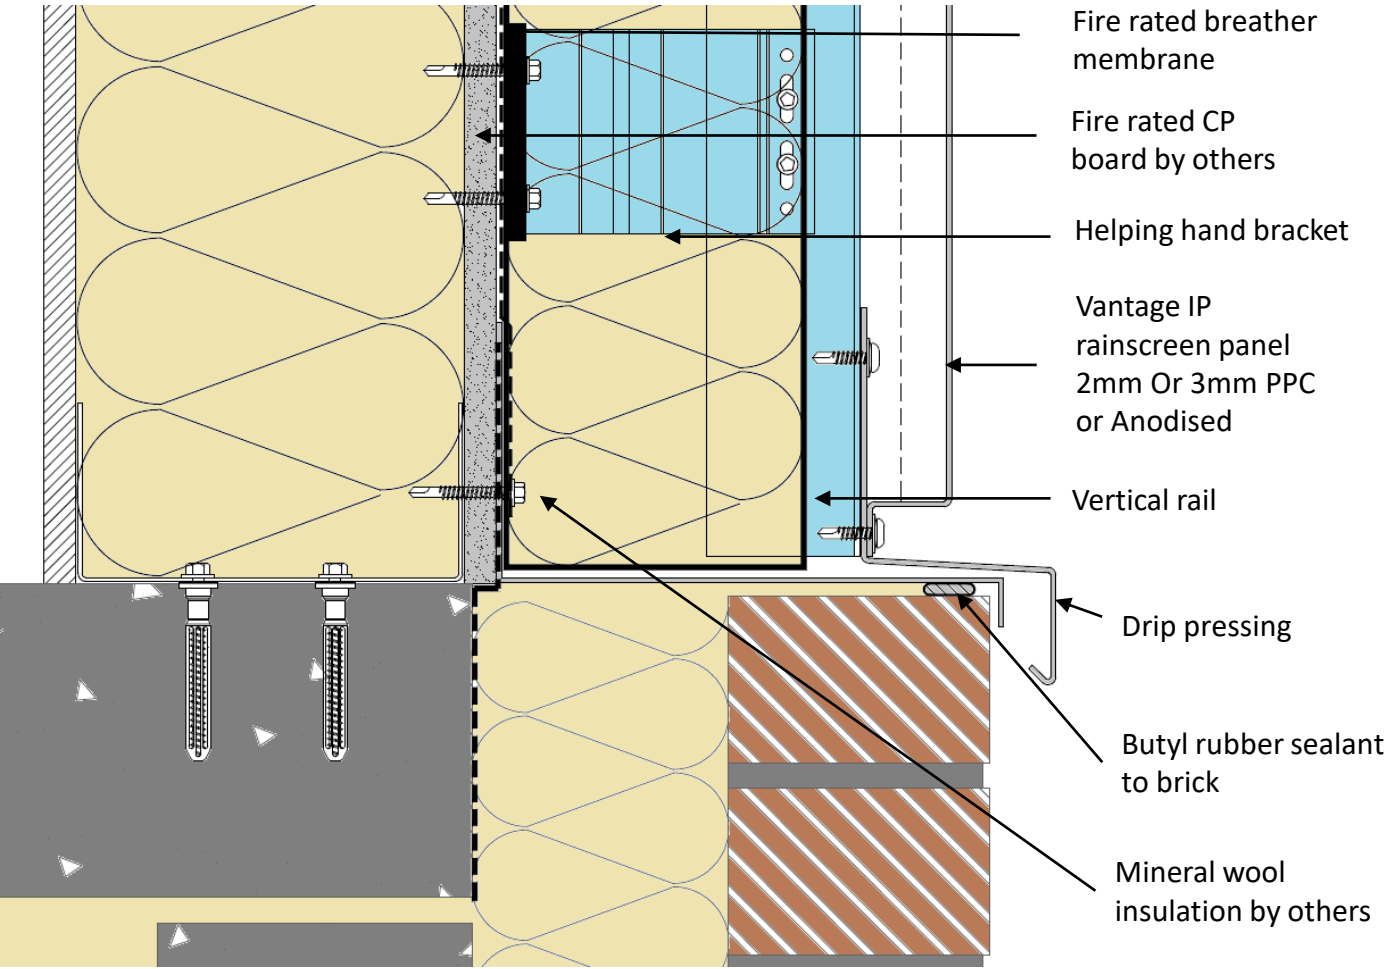

BTS Facades & Fabrications
Unit 7, Central Park
Woodham Road
Aycliffe Business Park
Newton Aycliffe
Co. Durham
DL5 6HT

(01388) 816883
enquiries@btsfabrications.co.uk