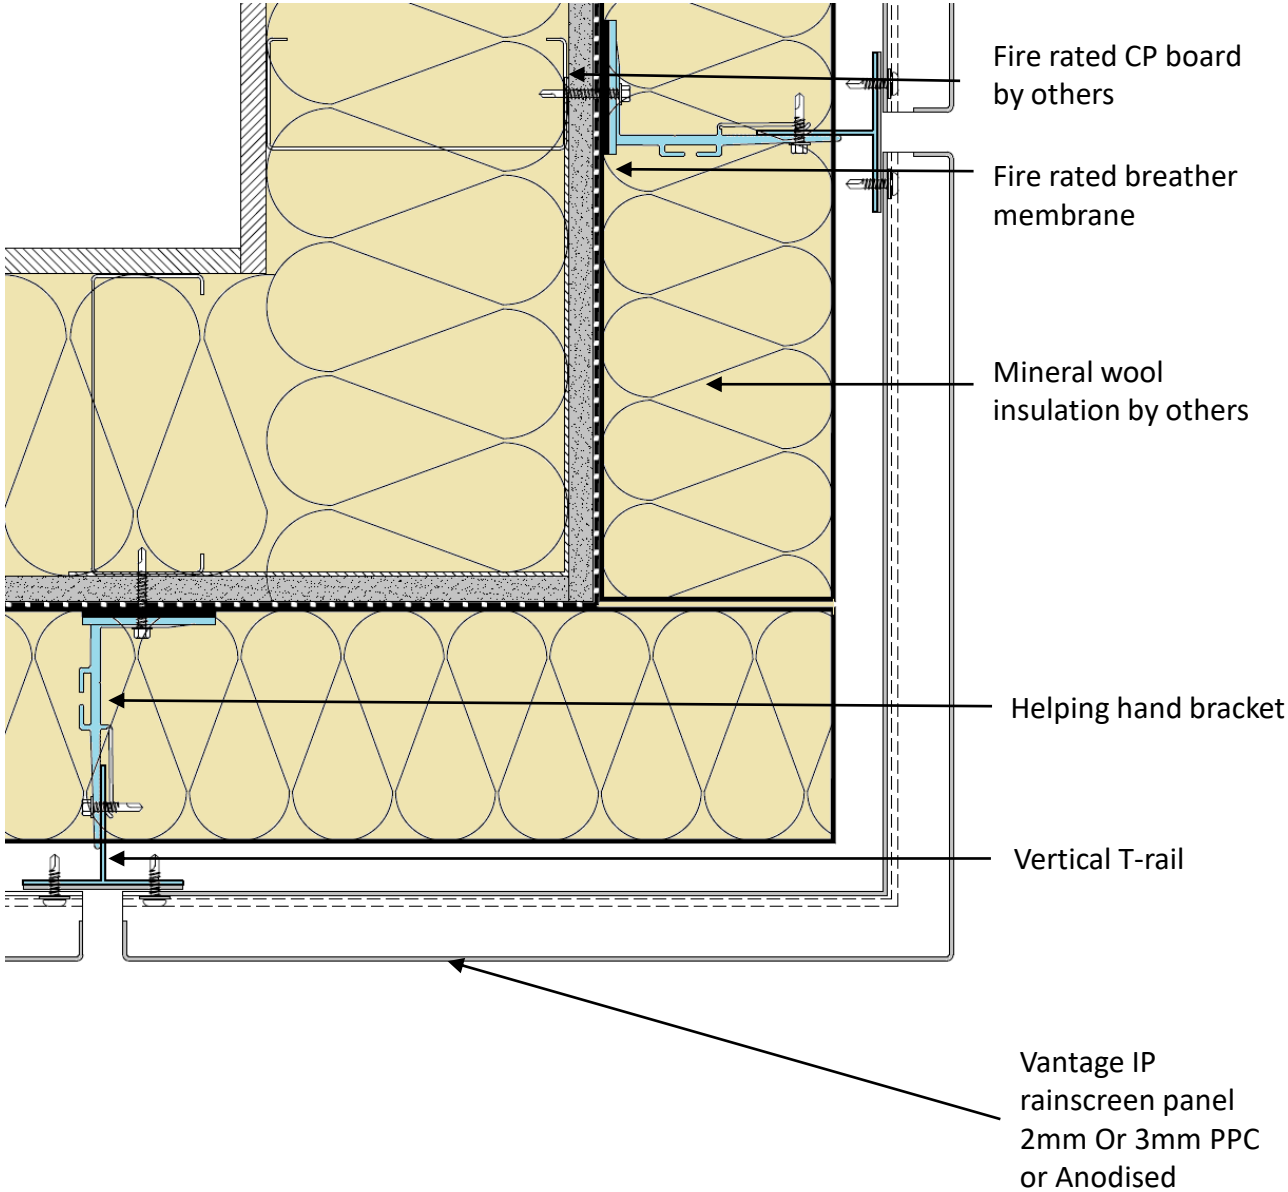

BTS Facades & Fabrications
Unit 7, Central Park
Woodham Road
Aycliffe Business Park
Newton Aycliffe
Co. Durham
DL5 6HT

(01388) 816883
enquiries@btsfabrications.co.uk