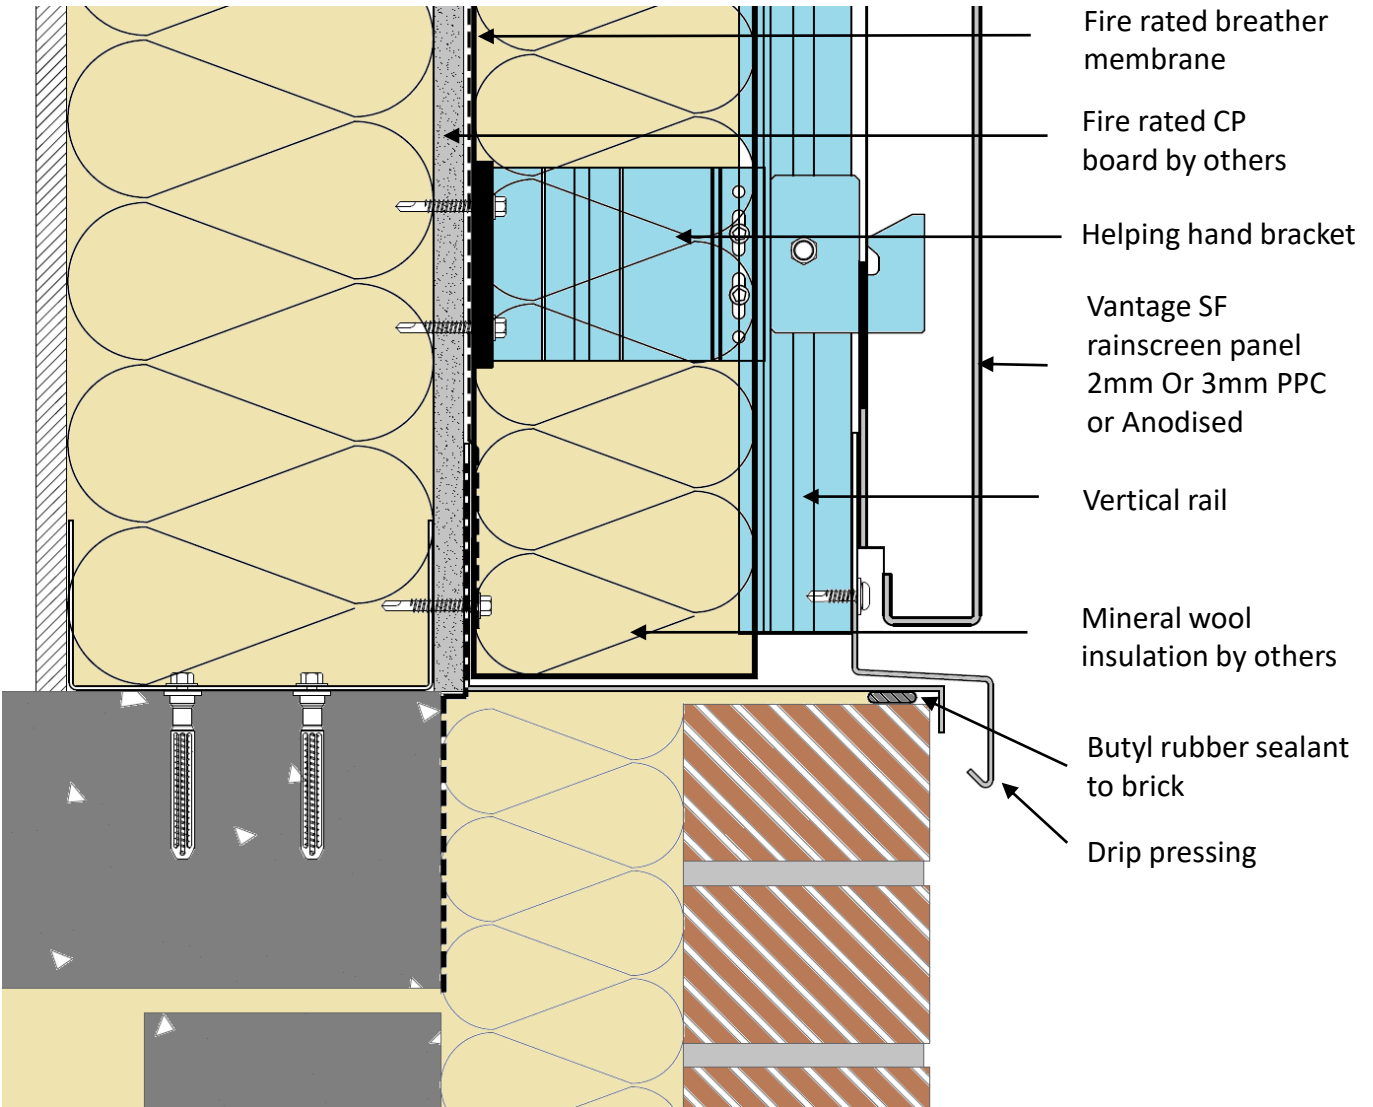

BTS Facades & Fabrications
Unit 7, Central Park
Woodham Road
Aycliffe Business Park
Newton Aycliffe
Co. Durham
DL5 6HT

(01388) 816883
enquiries@btsfabrications.co.uk