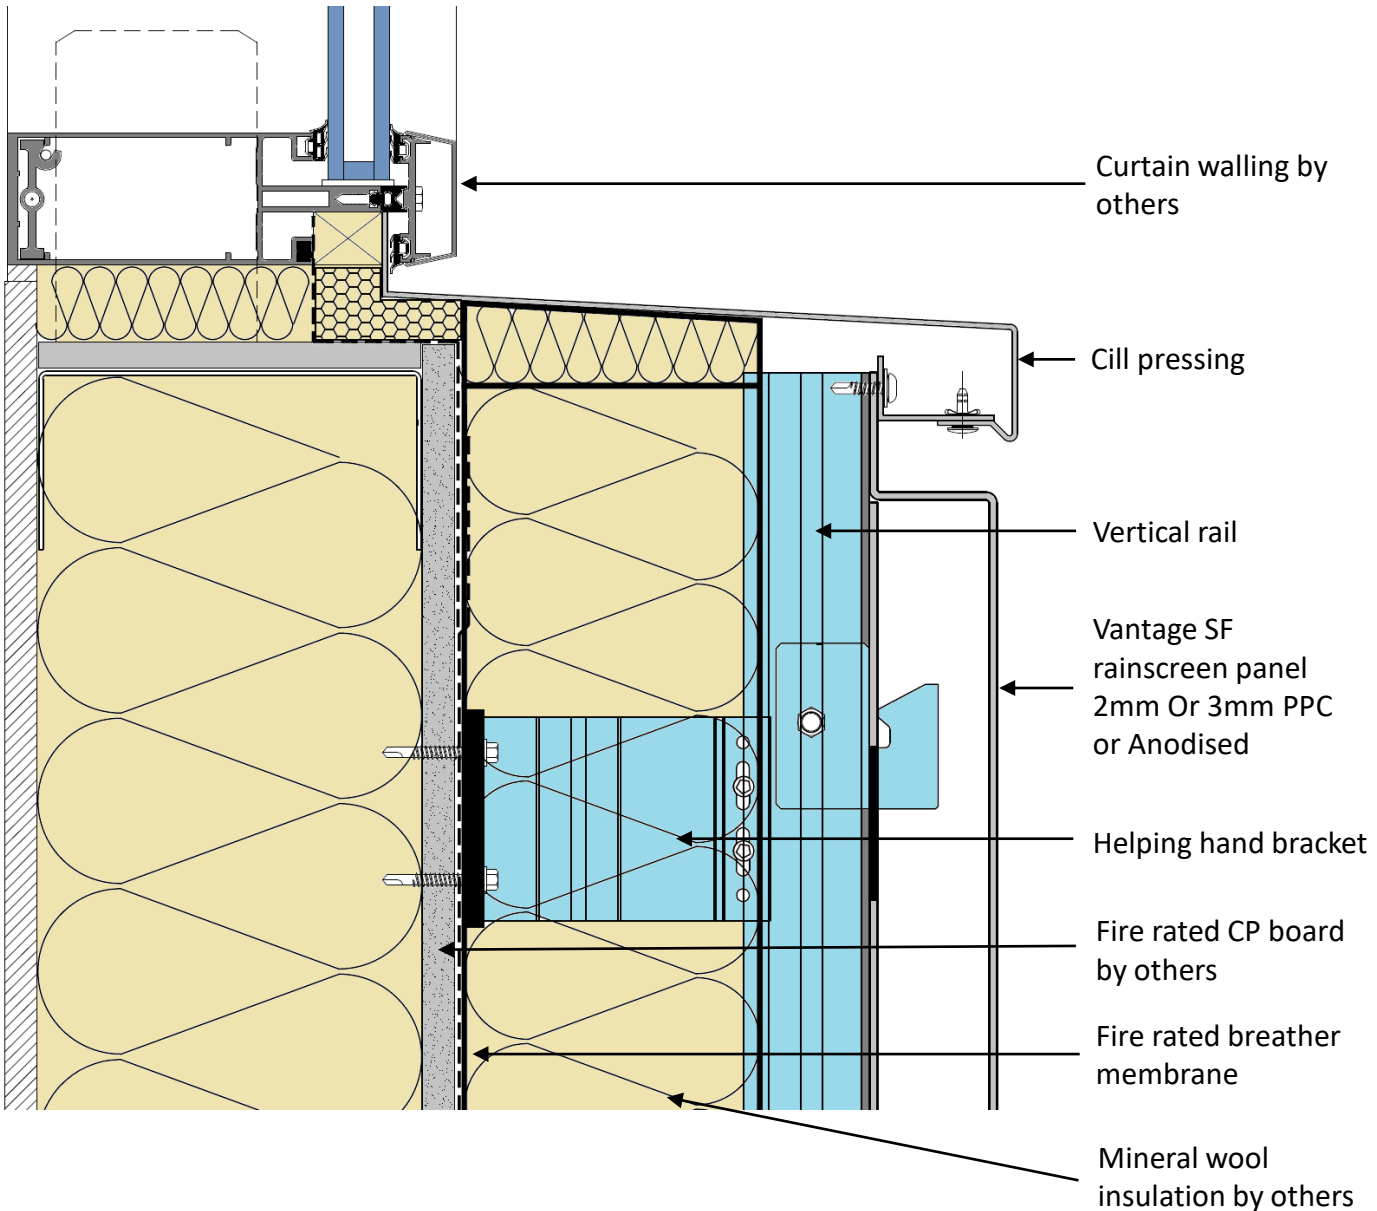

BTS Facades & Fabrications
Unit 7, Central Park
Woodham Road
Aycliffe Business Park
Newton Aycliffe
Co. Durham
DL5 6HT

(01388) 816883
enquiries@btsfabrications.co.uk