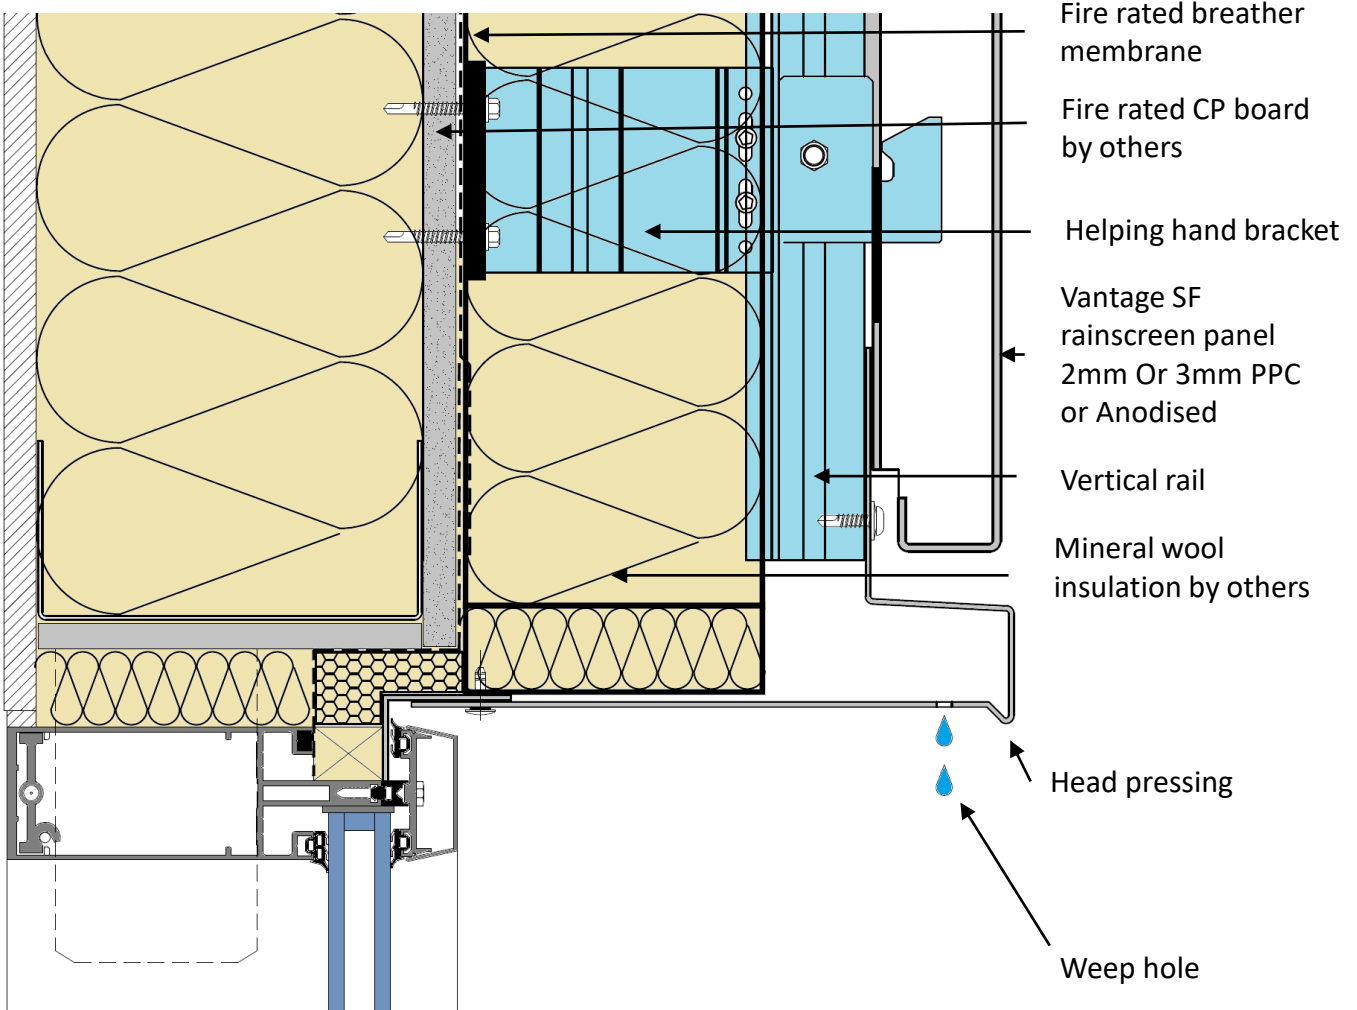

BTS Facades & Fabrications
Unit 7, Central Park
Woodham Road
Aycliffe Business Park
Newton Aycliffe
Co. Durham
DL5 6HT

(01388) 816883
enquiries@btsfabrications.co.uk