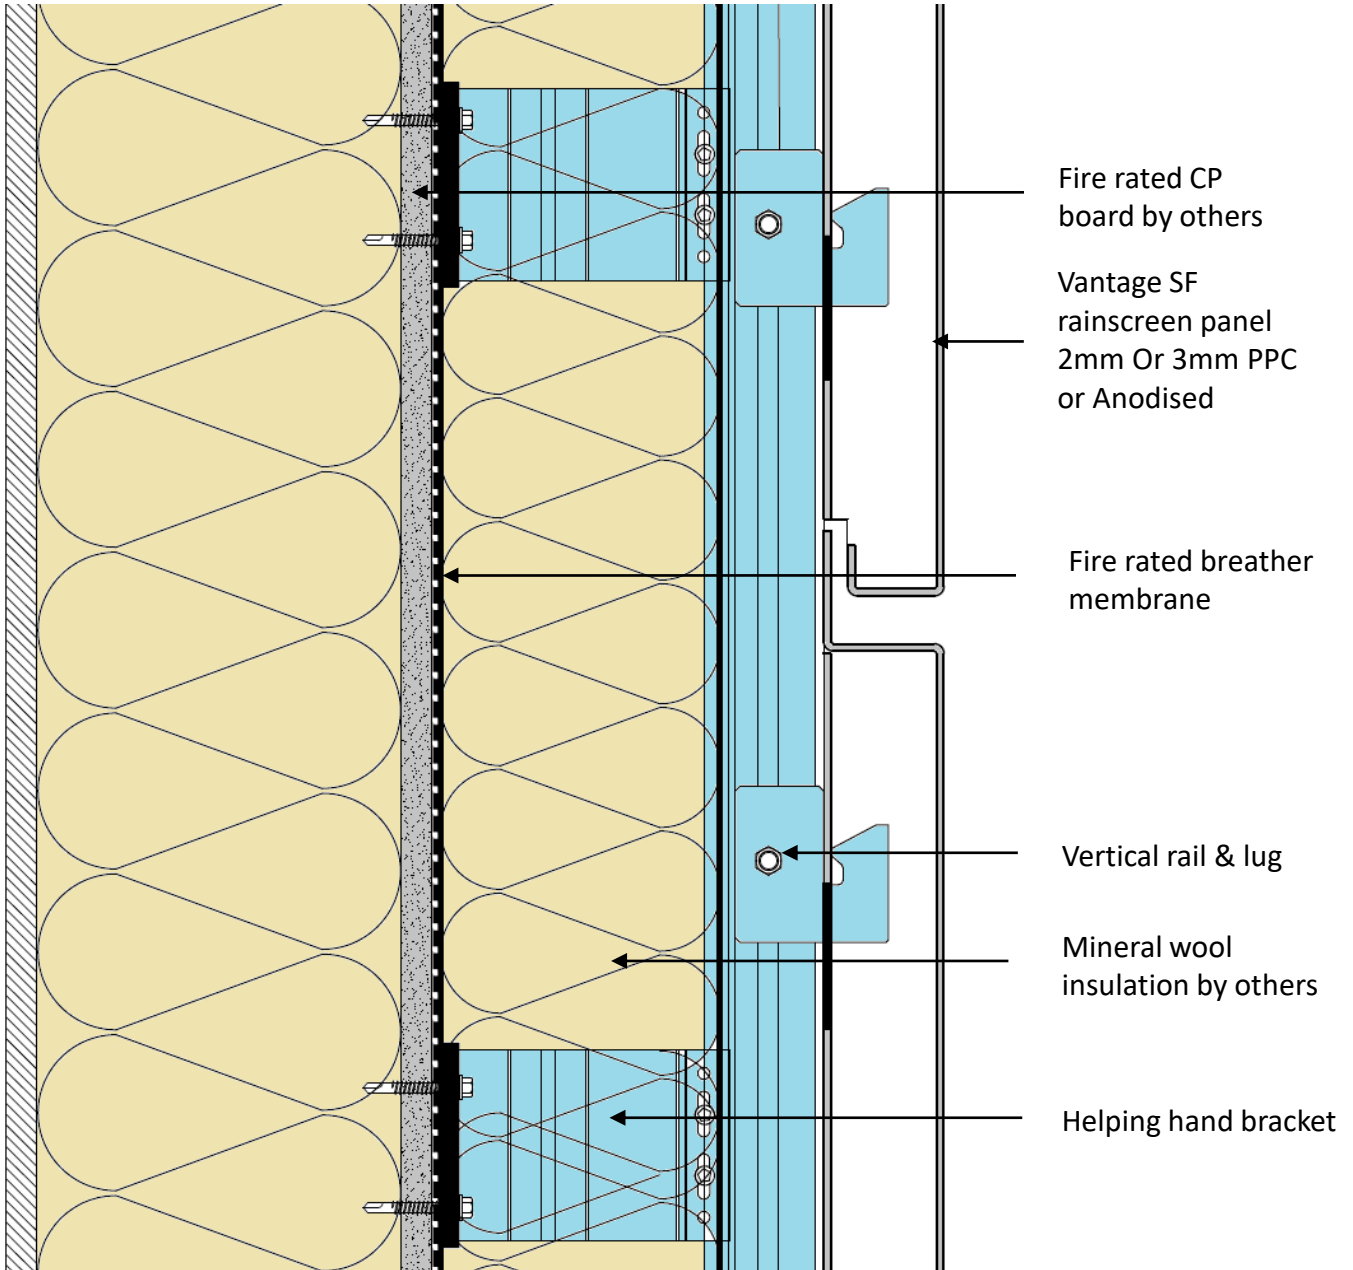

Vantage SF (Secret Fixed) Rainscreen

Typical Horizontal Joint