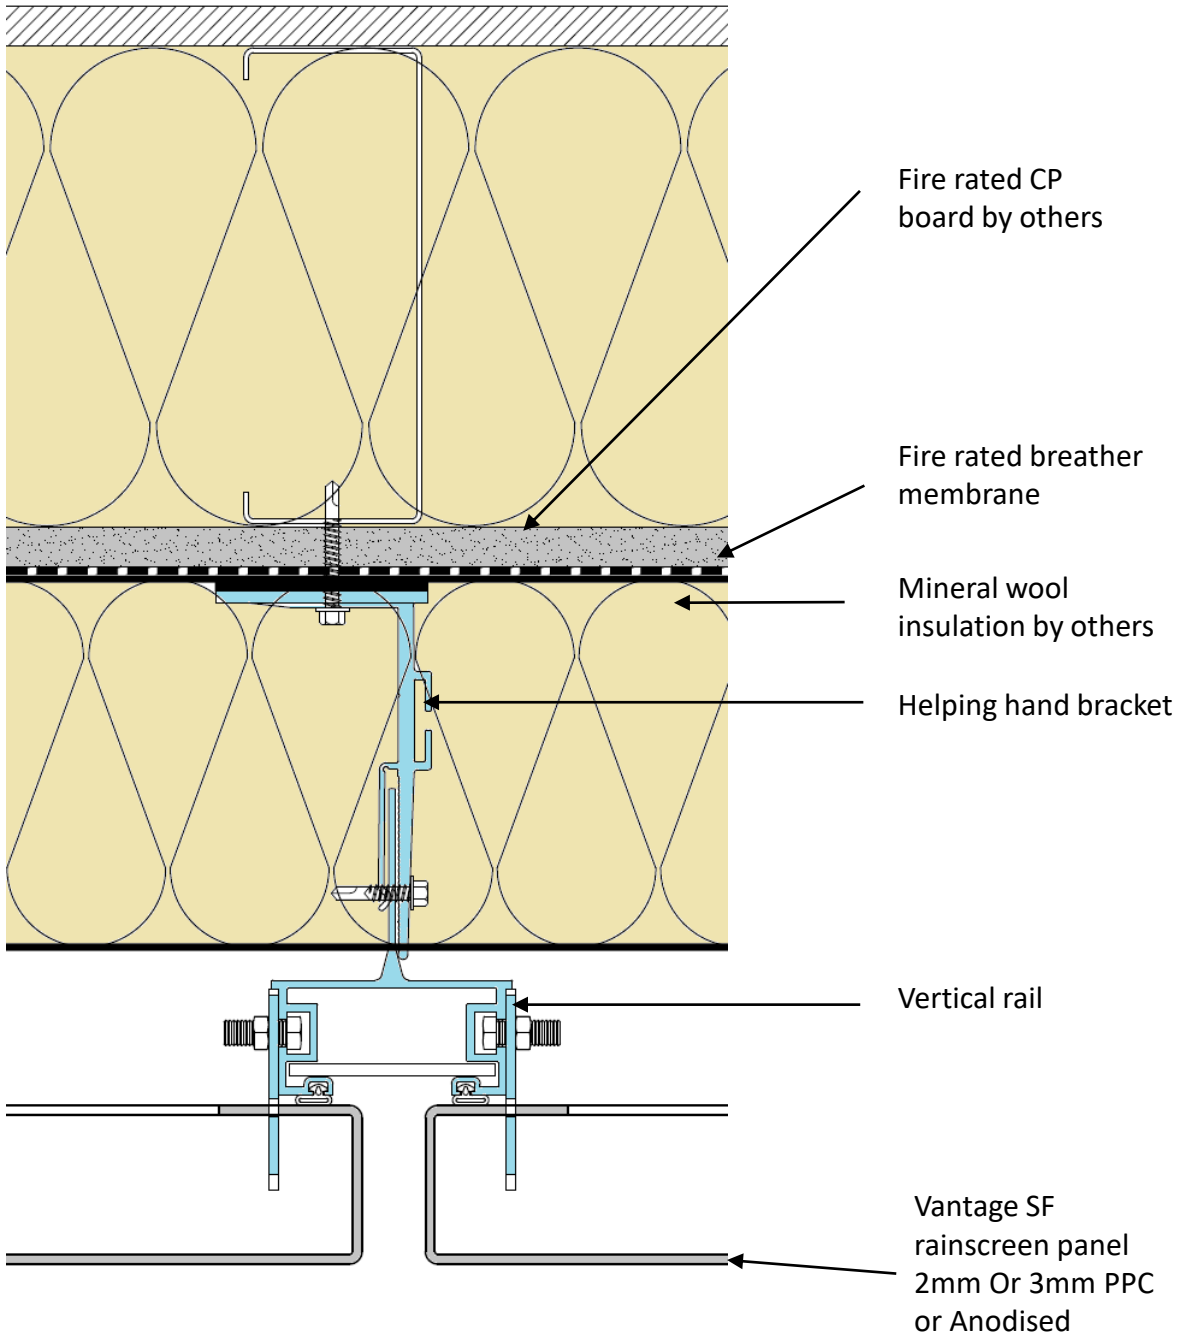

Vantage SF (Secret Fixed) Rainscreen

Typical Vertical Joint

BTS Facades & Fabrications
Unit 7, Central Park
Woodham Road
Aycliffe Business Park
Newton Aycliffe
Co. Durham
DL5 6HT

(01388) 816883
enquiries@btsfabrications.co.uk