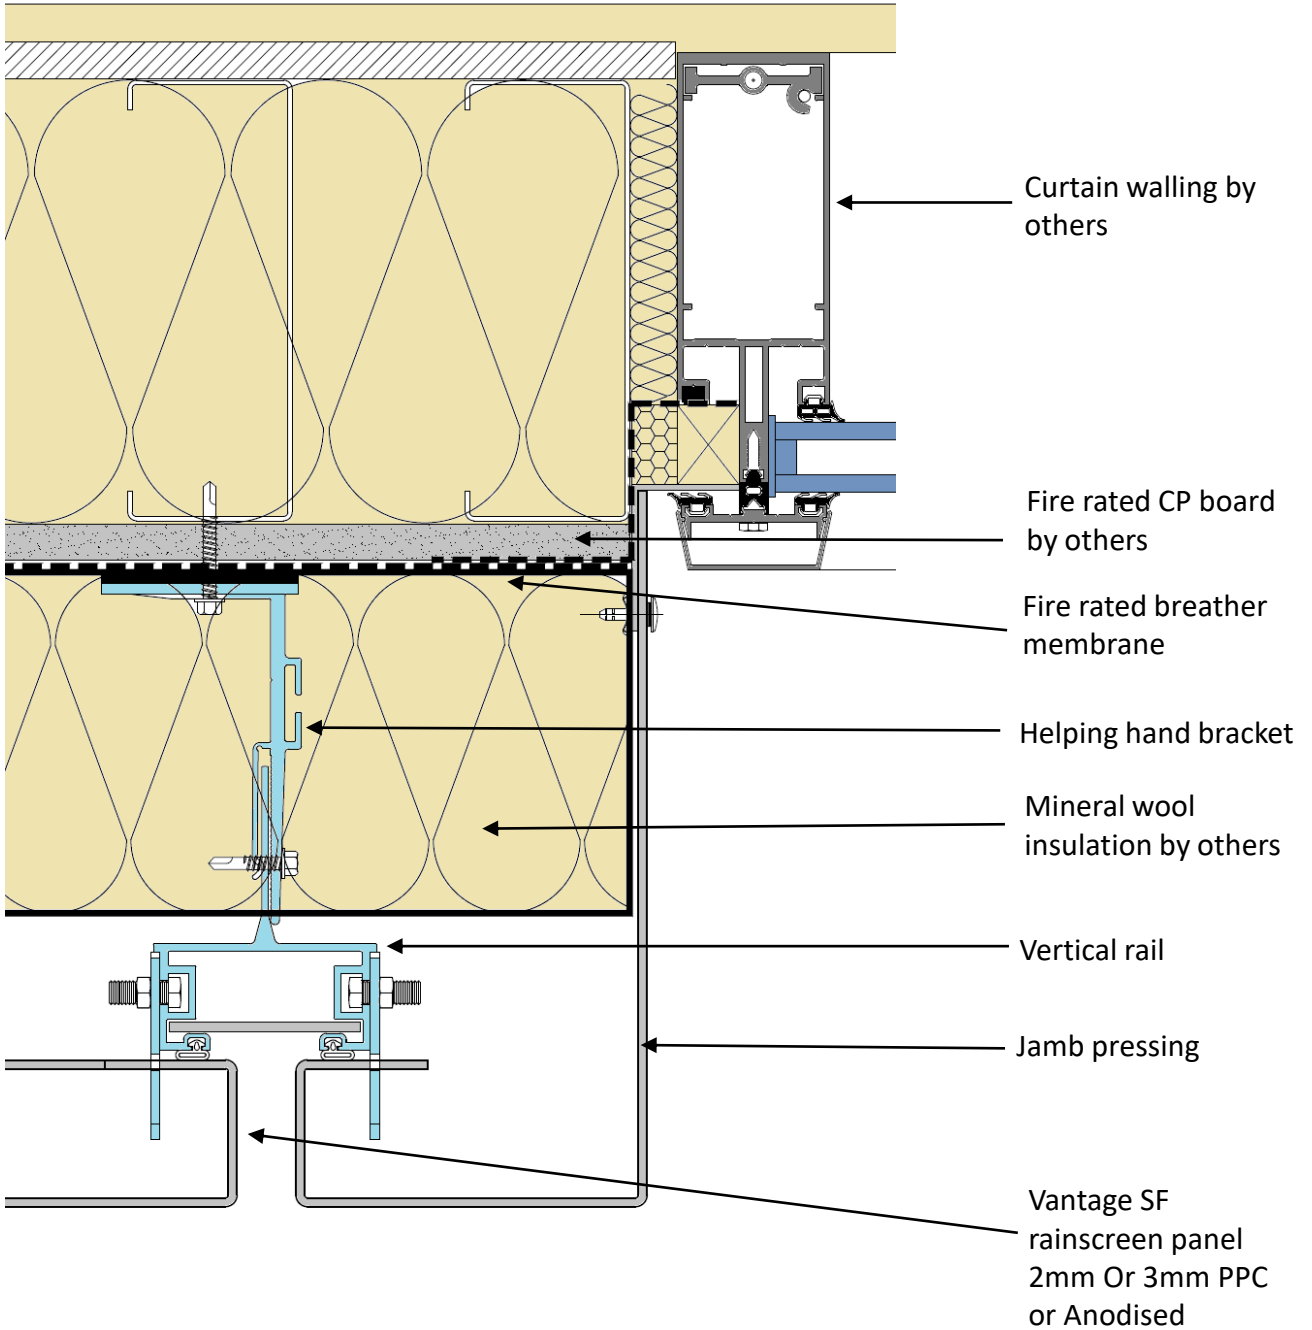

BTS Facades & Fabrications
Unit 7, Central Park
Woodham Road
Aycliffe Business Park
Newton Aycliffe
Co. Durham
DL5 6HT

(01388) 816883
enquiries@btsfabrications.co.uk