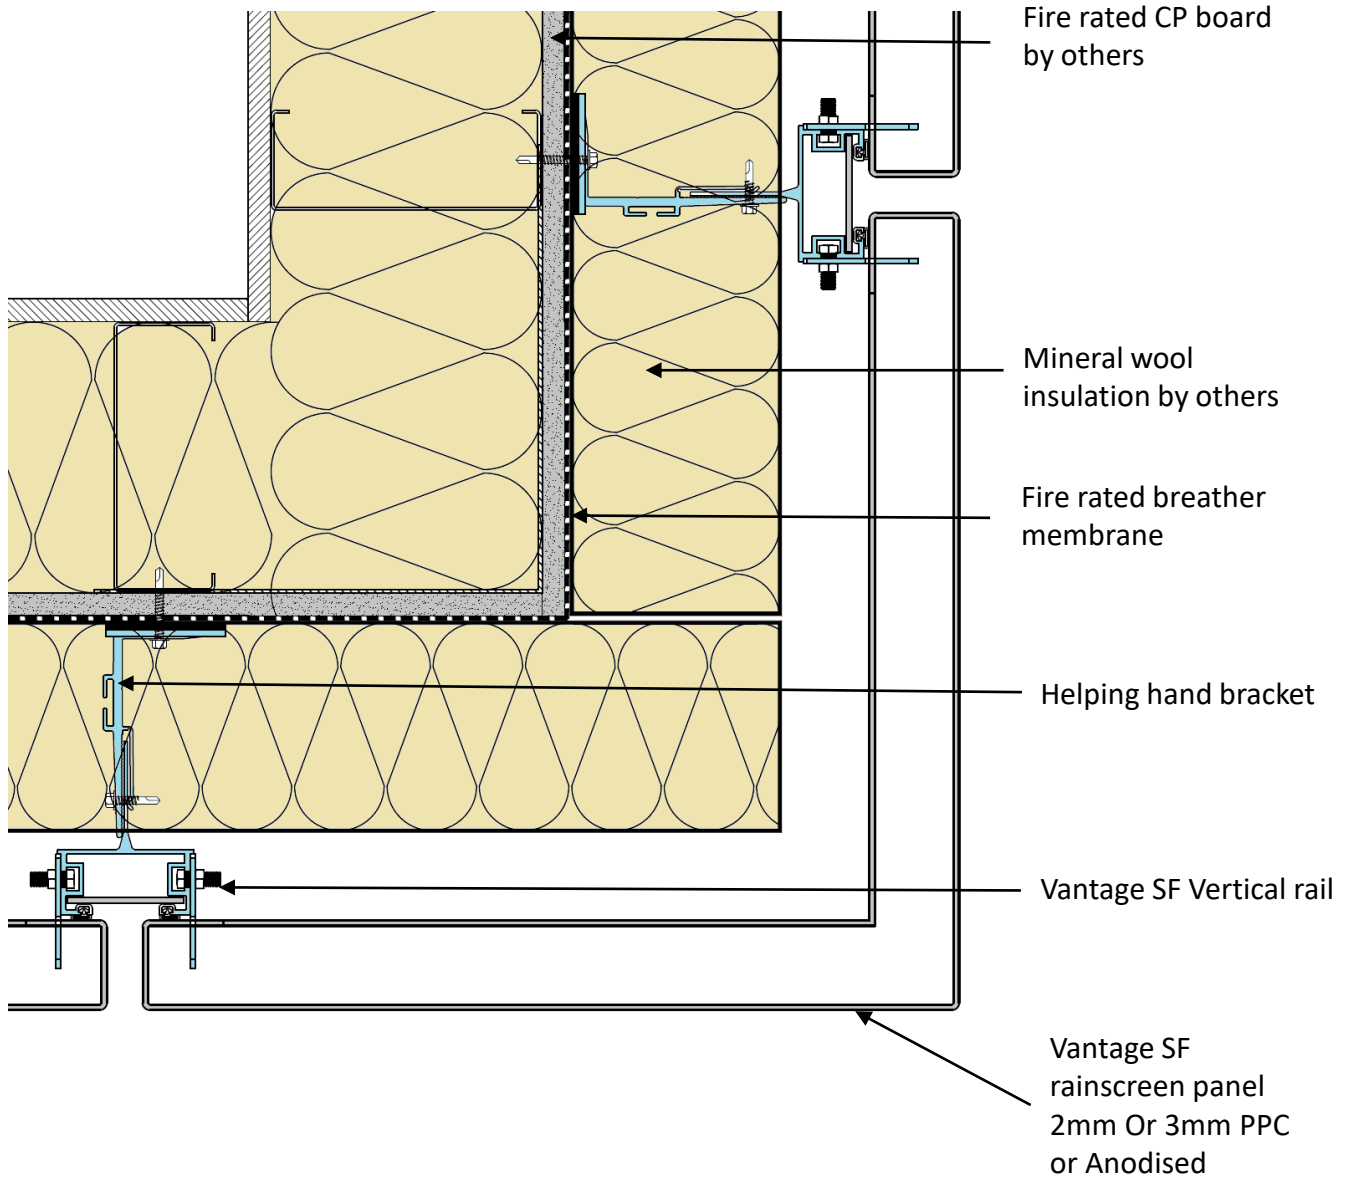

Vantage SF (Secret Fixed) Rainscreen

Typical Glazing Jamb

BTS Facades & Fabrications
 Unit 7, Central Park
 Woodham Road
 Aycliffe Business Park
 Newton Aycliffe
 Co. Durham
 DL5 6HT

(01388) 816883
enquiries@btsfabrications.co.uk

Vantage SF (Secret Fixed) Rainscreen

Typical External Corner

BTS Facades & Fabrications
Unit 7, Central Park
Woodham Road
Aycliffe Business Park
Newton Aycliffe
Co. Durham
DL5 6HT

(01388) 816883
enquiries@btsfabrications.co.uk