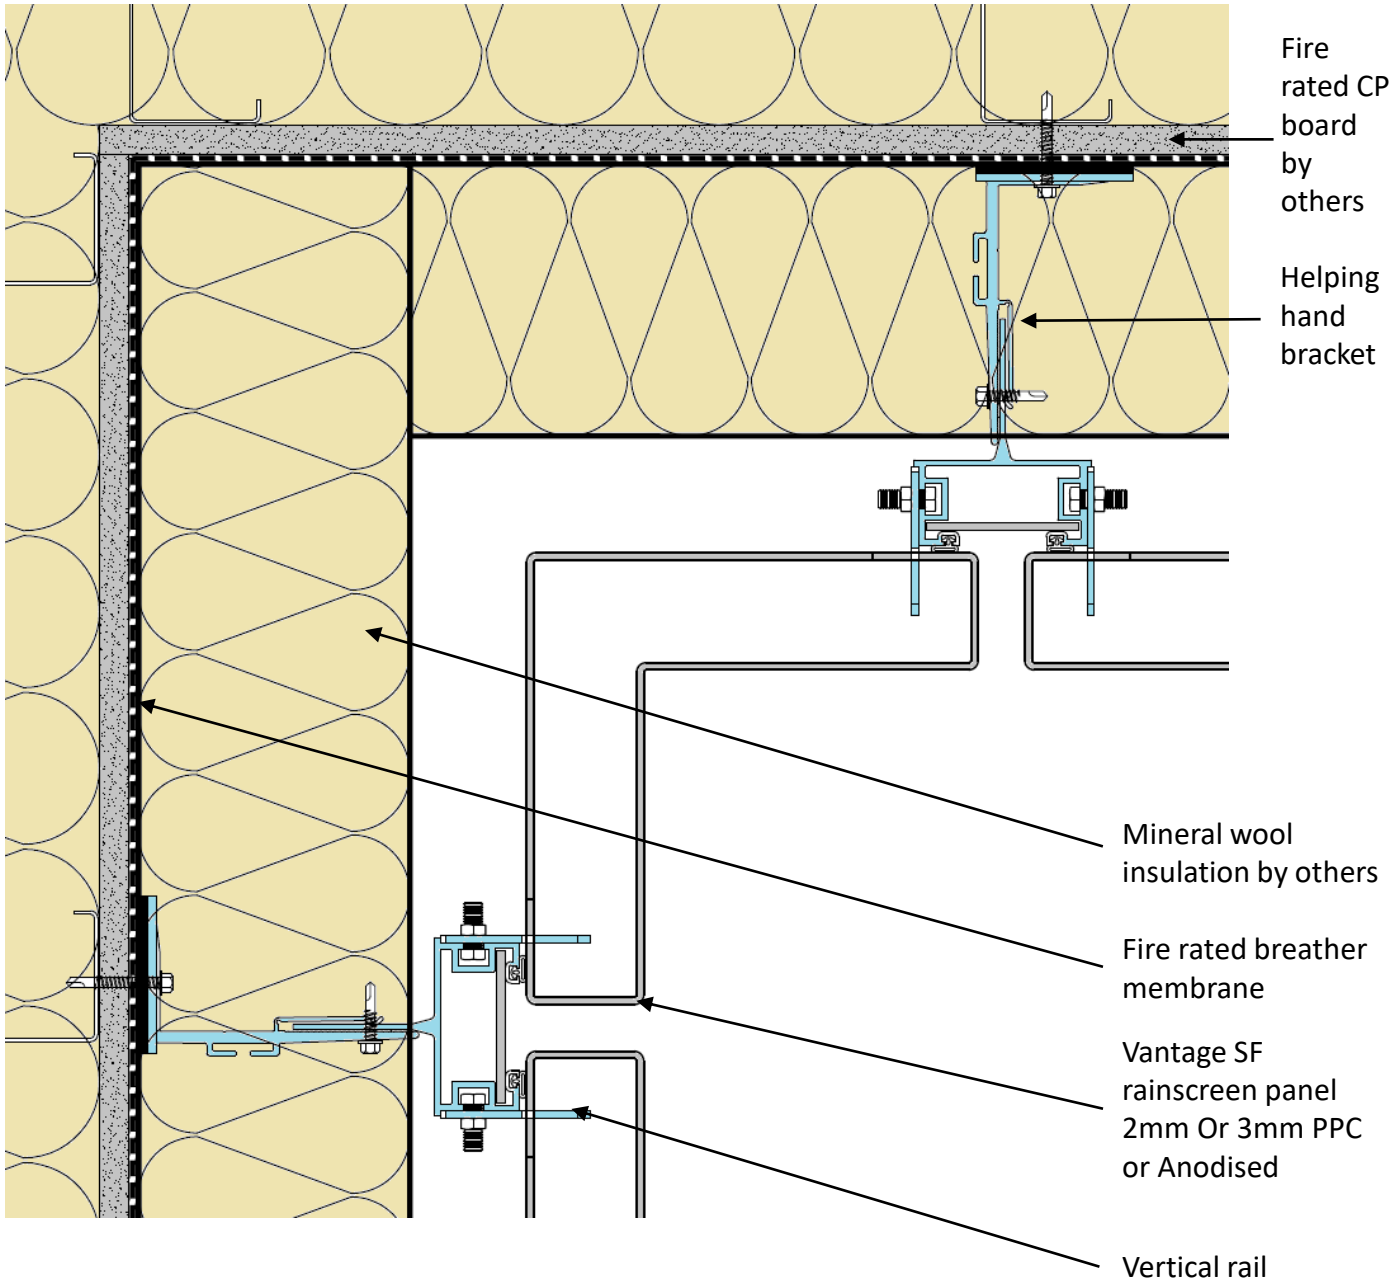

BTS Facades & Fabrications
Unit 7, Central Park
Woodham Road
Aycliffe Business Park
Newton Aycliffe
Co. Durham
DL5 6HT

(01388) 816883
enquiries@btsfabrications.co.uk